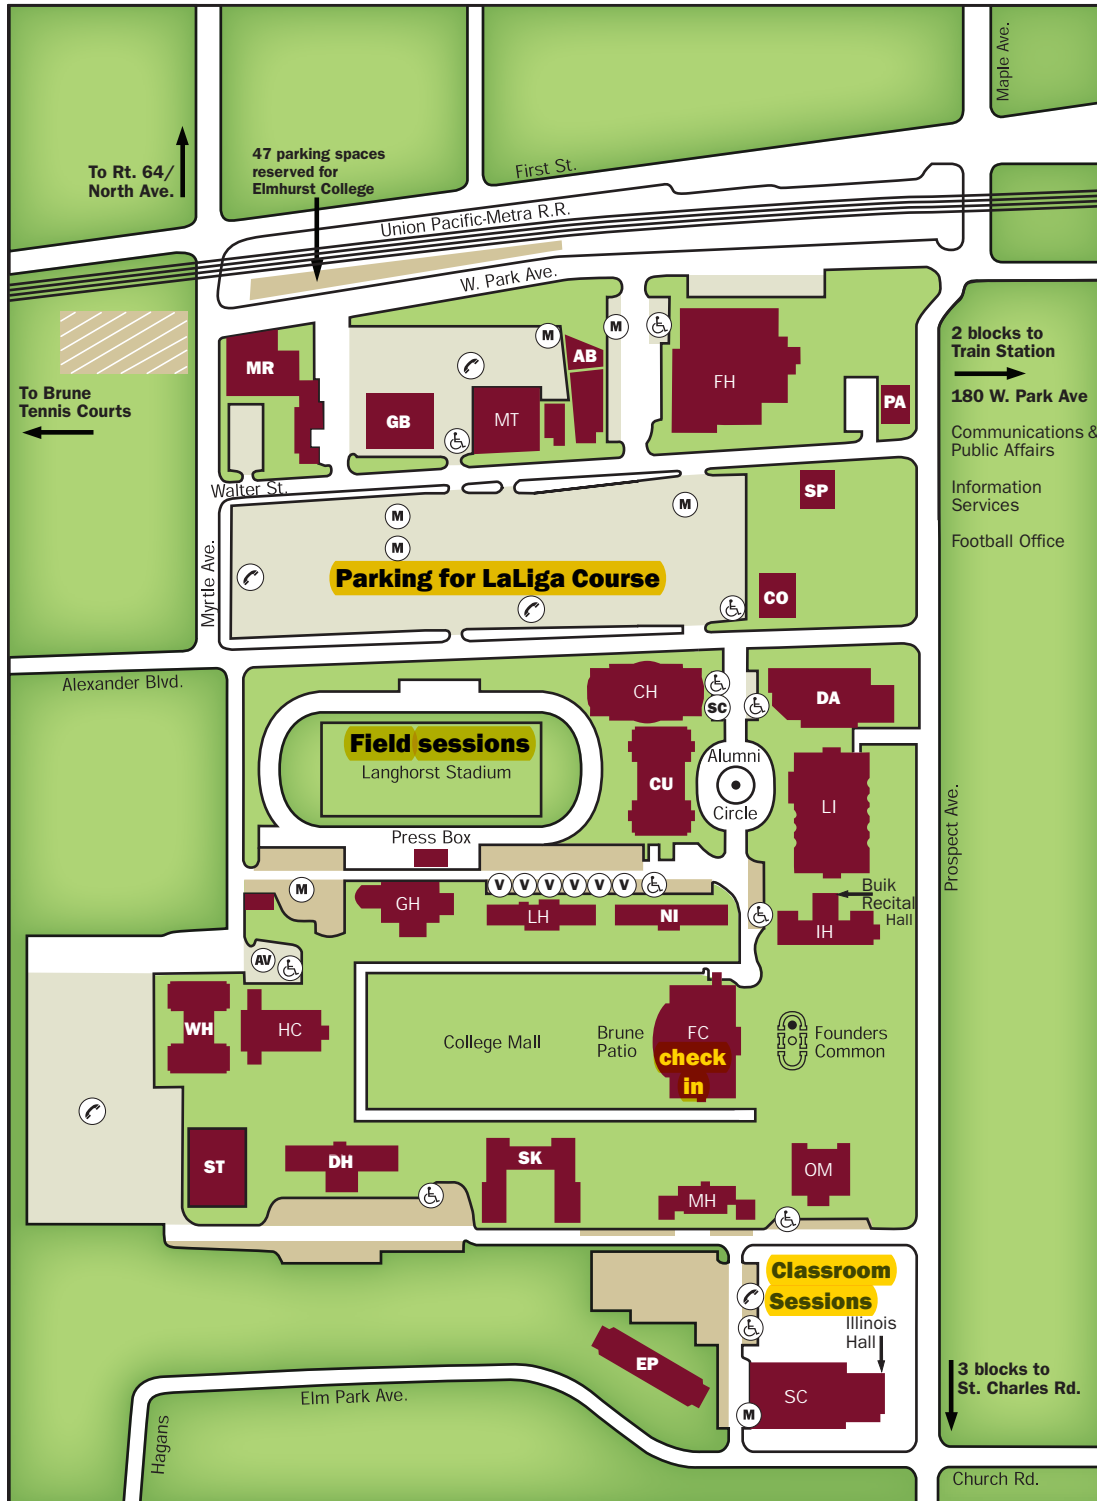

# Campus Map

# Elmhurst College

## SYMBOL KEY

- General/No Overnight
- General/Overnight
- Remote Parking Lot
- Admission Visitor Parking
- Visitor Parking
- Handicap Parking
- Motorcycle Parking
- Emergency Phone
- Speech Clinic Parking

## BUILDING KEY

- |           |  |           |                              |
|-----------|--|-----------|------------------------------|
| <b>AB</b> | Accelerator ArtSpace                       | <b>IH</b> | Irion Hall                   |
| <b>CH</b> | Circle Hall                                | <b>LH</b> | Lehmann Hall                 |
| <b>CO</b> | Chaplain's Office                          | <b>LI</b> | A.C. Buehler Library         |
| <b>CU</b> | Cureton Hall                               | <b>MH</b> | Memorial Hall                |
| <b>DA</b> | Daniels Hall                               | <b>MR</b> | 103 Myrtle                   |
| <b>DH</b> | Dinkmeyer Hall                             | <b>MT</b> | Mill Theatre                 |
| <b>EP</b> | Elm Park Apartments                        | <b>NI</b> | Niebuhr Hall                 |
| <b>FC</b> | Frick Center                               | <b>OM</b> | Old Main                     |
| <b>FH</b> | R.A. Faganel Hall & Tyrrell Fitness Center | <b>PA</b> | Prospect Apartments          |
| <b>GB</b> | Grounds Building                           | <b>SC</b> | Schaible Science Center      |
| <b>GH</b> | Goebel Hall                                | <b>SK</b> | Schick Hall                  |
| <b>HC</b> | Hammerschmidt Chapel                       | <b>SP</b> | Special Events & Conferences |
|           |  | <b>WH</b> | West Hall                    |