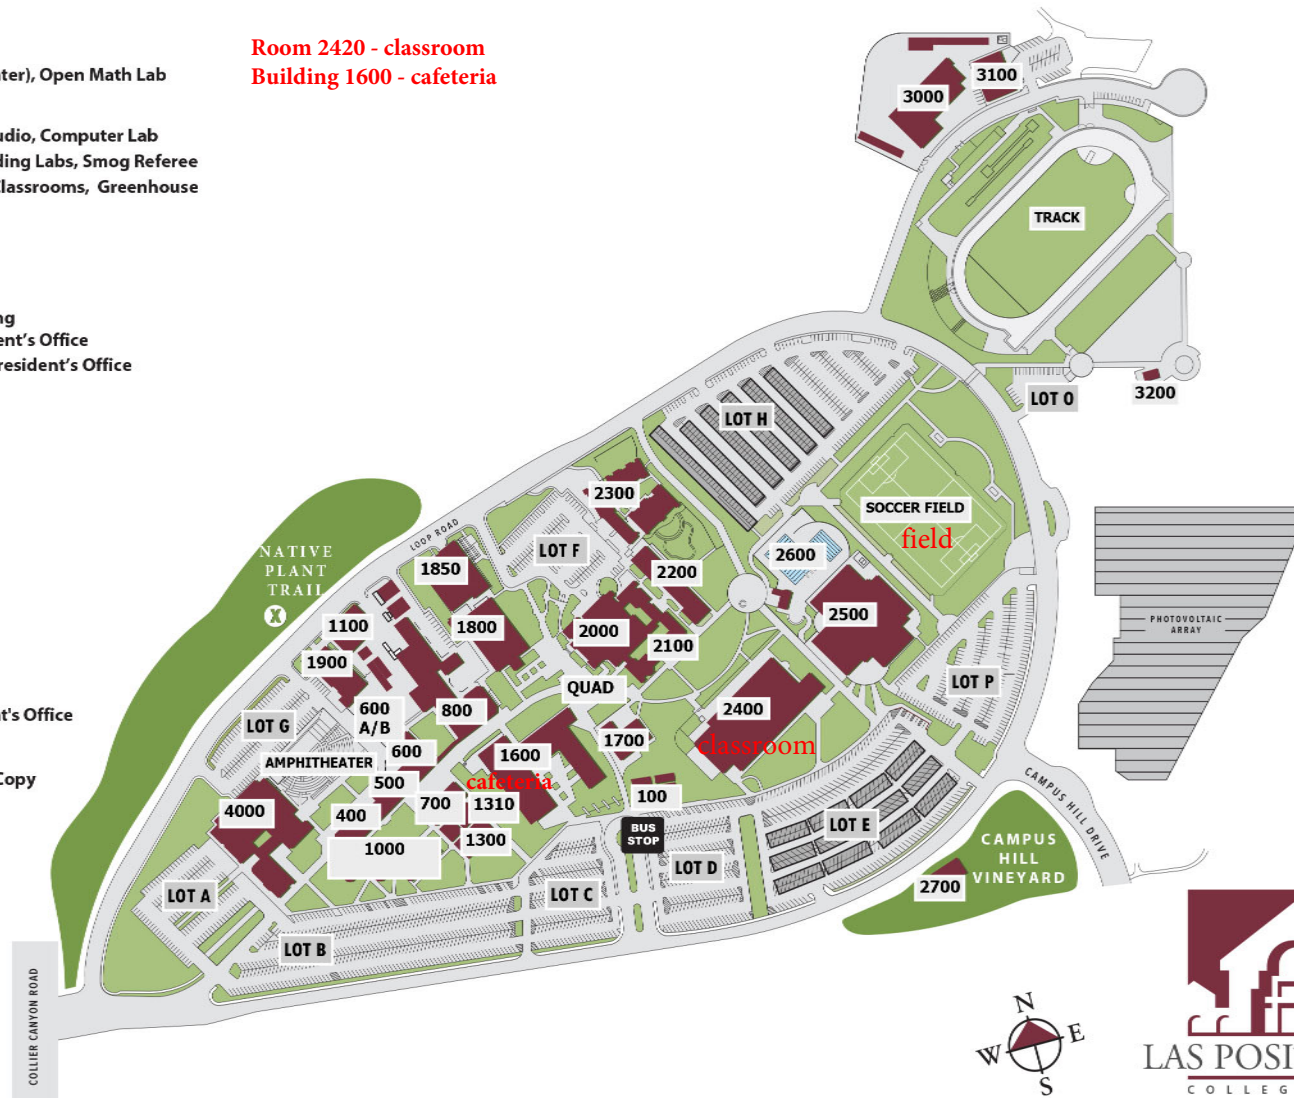

LAS POSITAS COLLEGE CAMPUS MAP

3000 Campus Hill Drive, Livermore, CA 94551 • www.laspositascollege.edu

KEY TO BUILDINGS

- 100 Classrooms
- 400 English Classrooms & Lab
- 500 Fine Arts
- 600 Classrooms, ILC (Integrated Learning Center), Open Math Lab
- 600 A/B Fire Service Technology Training
- 700 Visual Communications, Photography Studio, Computer Lab
- 800 Lecture Hall, Computer Labs, Auto & Welding Labs, Smog Referee Center, Horticulture Viticulture, Garden Classrooms, Greenhouse
- 1000 Classroom Building
- 1100 Central Utility Plant
- 1300 Bookstore
- 1310 Veterans Resource Center
- 1600 Student Services & Administration Building
 - 1690 Academic Services, Vice President's Office
 - 1689 Administrative Services, Vice President's Office
 - 1670 Admissions & Records
 - 1642 Assessment Center
 - 1620 Cafeteria
 - 1604 Career/Transfer Center
 - 1663 Community Education
 - 1616 Counseling Center
 - 1615 DSPS High Tech Center
 - 1668 EOPS, CARE, CalWORKs
 - 1650 Financial Aid
 - 1658 International Student Program
 - 1672 Online Service Center
 - 1680 President's Office
 - 1643 Student Government
 - 1669 Student Services, Vice President's Office
 - 1643 Welcome Center
- 1700 Campus Safety, Student Health Center, Copy Center, Mail Room
- 1800 Science Technology Center 1
- 1850 Science Technology Center 2
- 1900 Information Technology Services (ITS)
- 2000 Library (Learning Resource Center)
- 2100 Faculty Offices
- 2200 Classrooms
- 2300 Child Development Center
- 2400 Multi-Disciplinary Education Building
 - 2401 Tutorial Center
 - 2420 Lecture Hall
- 2500 Physical Education Complex (Gym)
- 2600 Aquatic Center
- 2700 Campus Hill Vineyard
- 3000 Maintenance & Operations Building
- 3100 Maintenance & Operations Building
- 3200 Field House
- 4000 Mertes Center for the Arts
 - 4119 Main Theater
 - 4128 Black Box Theater

Room 2420 - classroom
Building 1600 - cafeteria

6/27/18